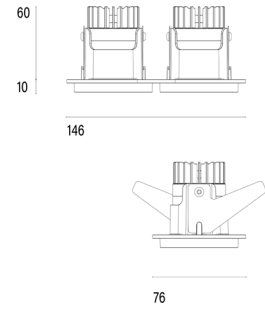

101 06 001103.012

Model

Name	Mono 060 ² Type 1 Recessed Downlighter
Finish	Structured White
Area	Indoor / Outdoor

System

Power (Luminaire)	6.8W
Power (System)	8W
Voltage	240V-AC
Optics	Rotationally Symmetrical Direct 25°
Colour Temperature	3000°K
Luminous Flux	642lm
TM30	Rf95 Rg103
CRI	Ra98
Lumen Maintenance	L90 B10 50000hrs
Chromacity	<3 McAdam Step Ellipse
Articulation	Fixed
Cut-Out	Round 2x55mm at 70mm centres x 90mm Depth
Ingress Protection	IP44
Control Device	Remote Phase DIM (Included)
Class	III